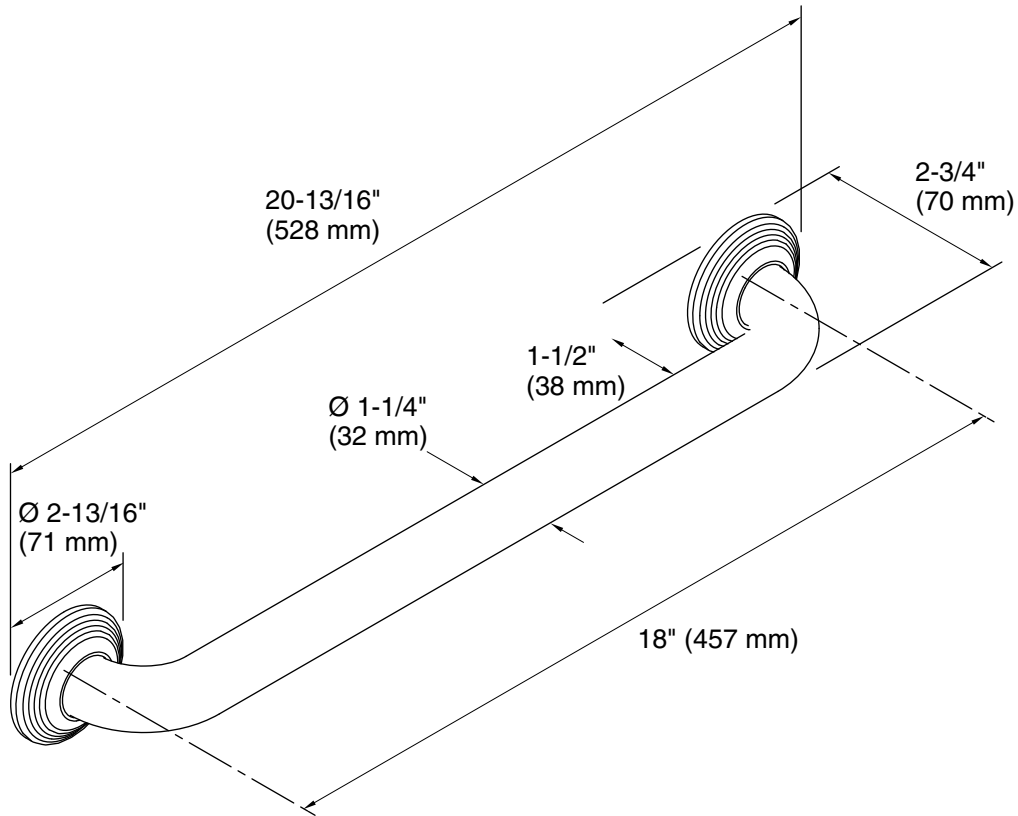

Technical Information

All product dimensions are nominal.

Material: Metal

Notes

Measure your actual product for roughing-in details.

WARNING: Risk of personal injury. The wall plates on the grab bar must be mounted to a brace between the wall studs. This will ensure that the weight of the user is adequately supported.